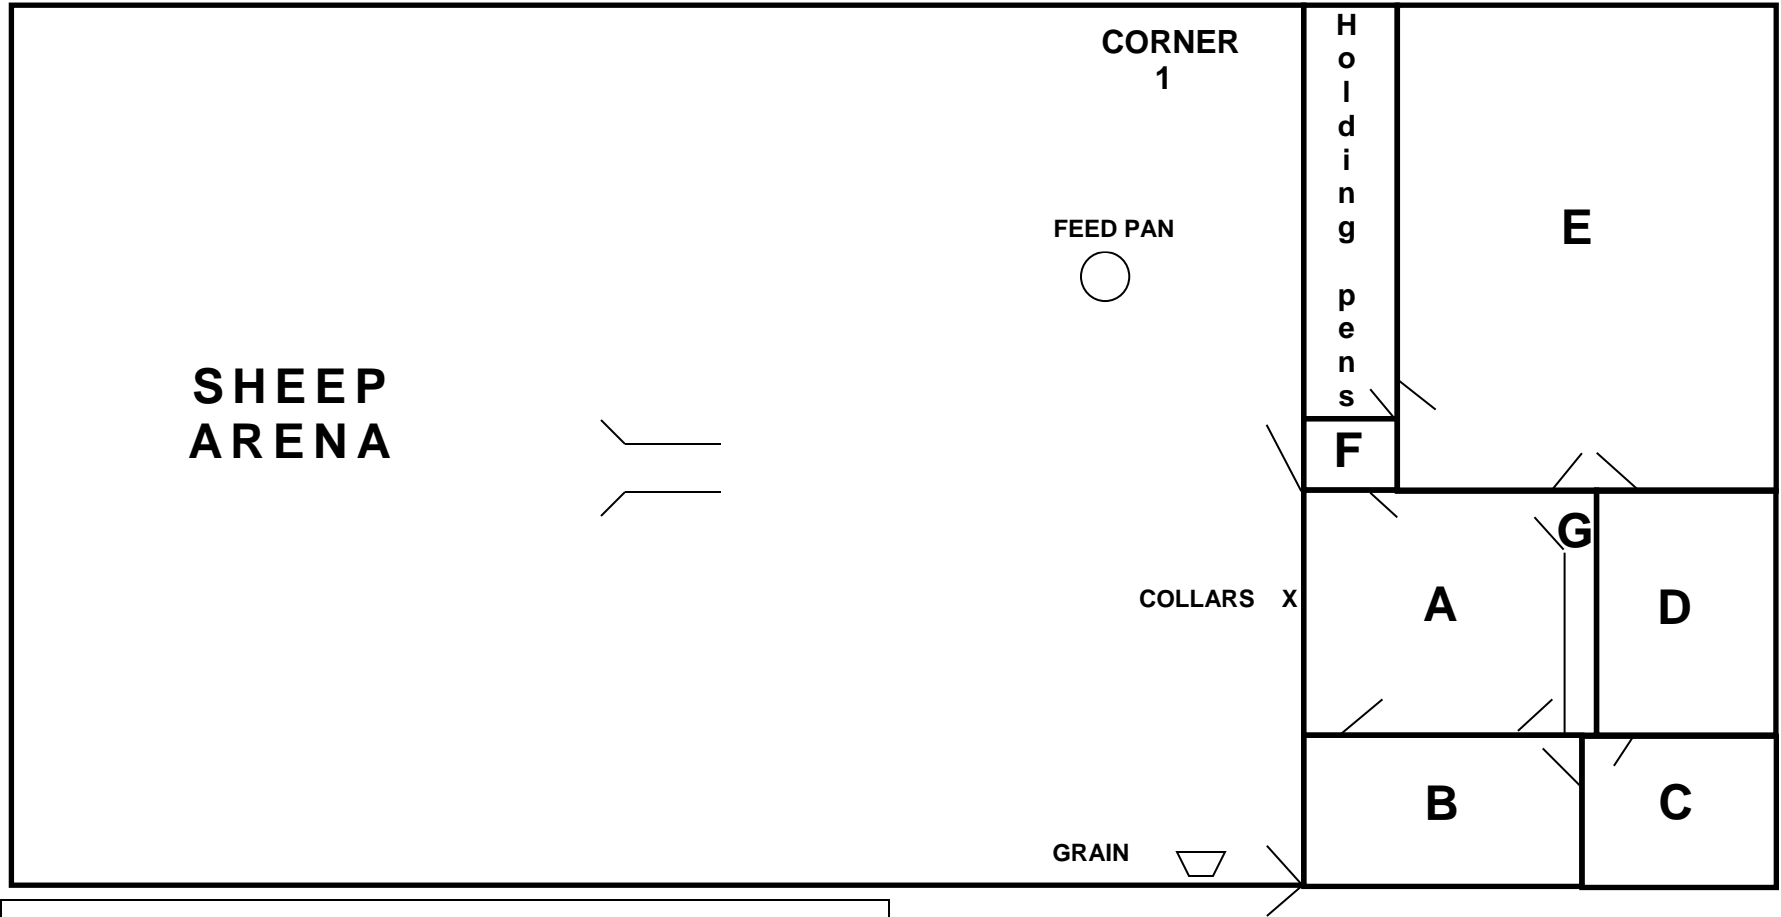

Mixed Stock Farm Trial 2018

Pen A - 28' X 36'

Pen B - 17' X 38'

Pen C - 17' X 24'

Pen D - 33' X 24"

Pen E - 55' X 60"

Pen F - 10' X 14'

Arena - 112' x 214'

Chute G - 16" x 21' w/swing gate leading to a sort gate between Pen C and Pen B

Pen Gates - 4' min.