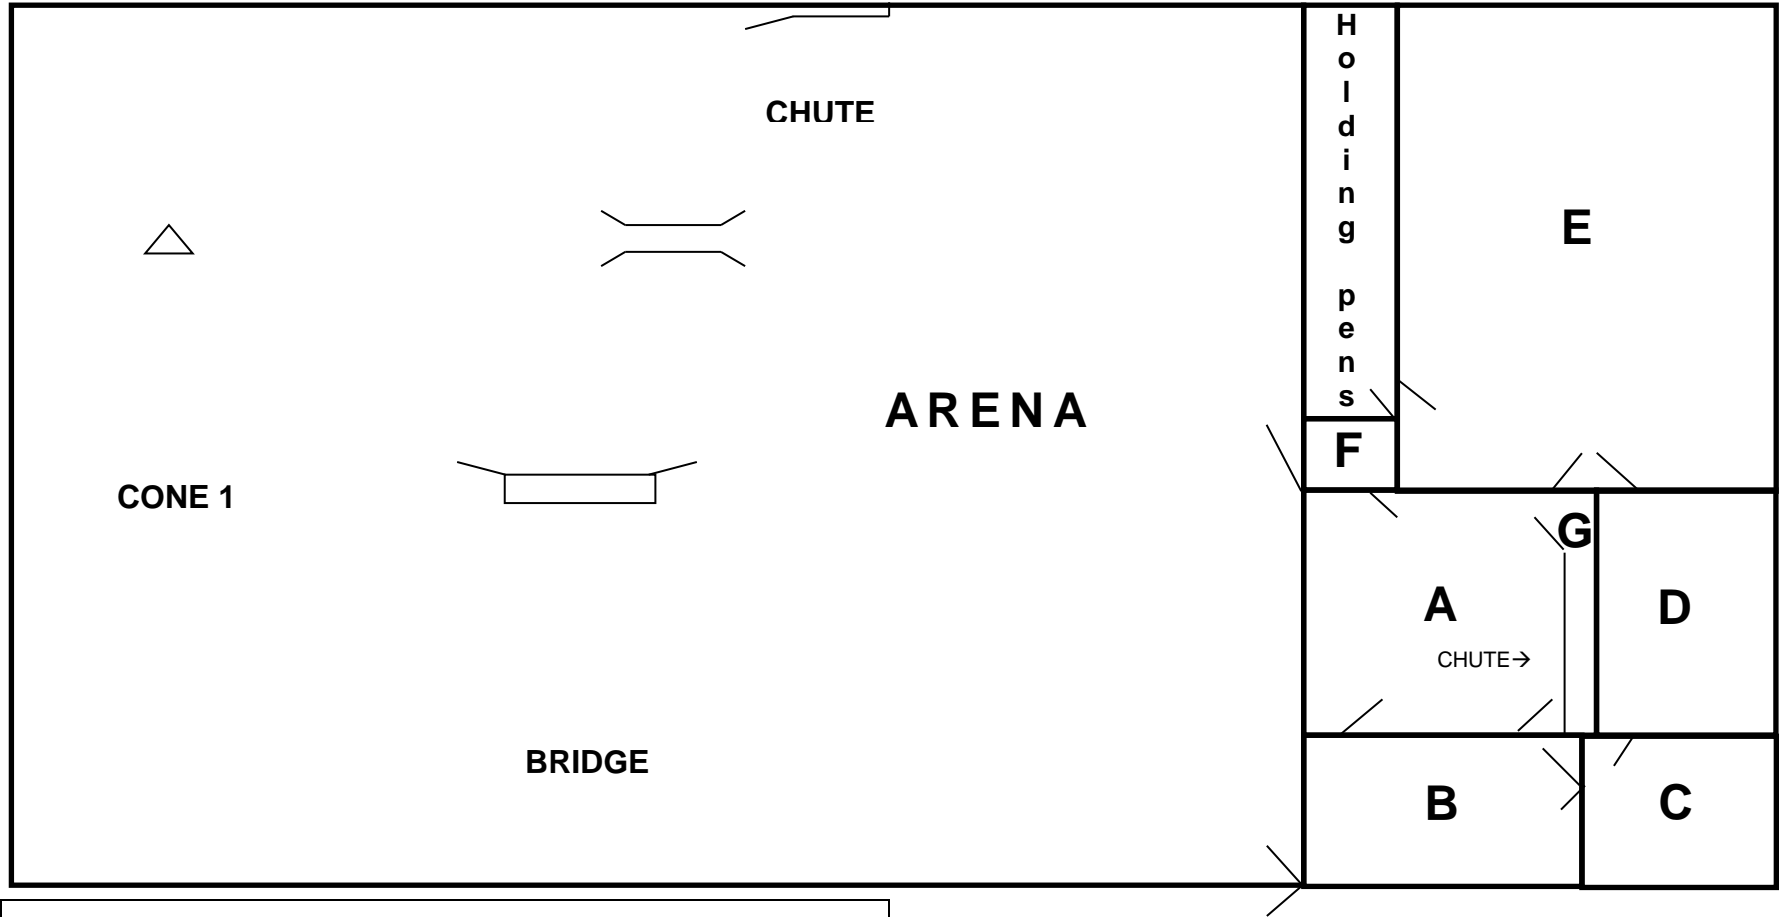

GOAT FARM TRIAL 2018

- Pen A - 28' X 36'
- Pen B - 17' X 38'
- Pen C - 17' X 24'
- Pen D - 33' X 24''
- Pen E - 55' X 60''
- Pen F- 10' X 14'
- Arena - 112' x 214'
- Chute G - 16'' x 21' w/swing gate leading to a sort gate between Pen C and Pen B
- Pen Gates - 4' min.
- Bridge - 3.5' X 11'
- Holding Pen - 7' X 7'