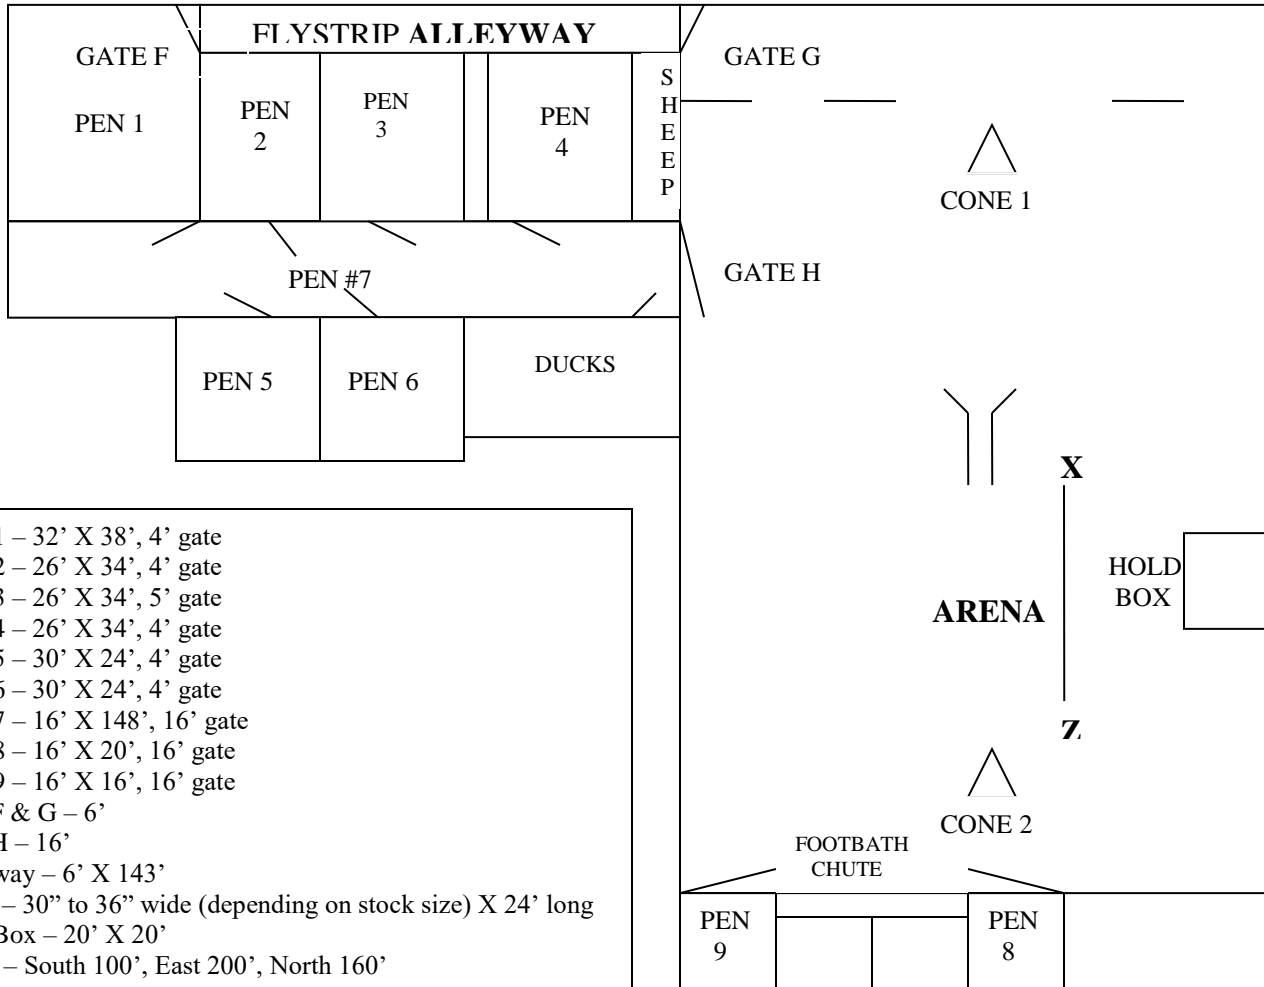

CATTLE FARM TRIAL #2 2018

- Pen #1 – 32’ X 38’, 4’ gate
- Pen #2 – 26’ X 34’, 4’ gate
- Pen #3 – 26’ X 34’, 5’ gate
- Pen #4 – 26’ X 34’, 4’ gate
- Pen #5 – 30’ X 24’, 4’ gate
- Pen #6 – 30’ X 24’, 4’ gate
- Pen #7 – 16’ X 148’, 16’ gate
- Pen #8 – 16’ X 20’, 16’ gate
- Pen #9 – 16’ X 16’, 16’ gate
- Gate F & G – 6’
- Gate H – 16’
- Alleyway – 6’ X 143’
- Chute – 30” to 36” wide (depending on stock size) X 24’ long
- Hold Box – 20’ X 20’
- Arena – South 100’, East 200’, North 160’